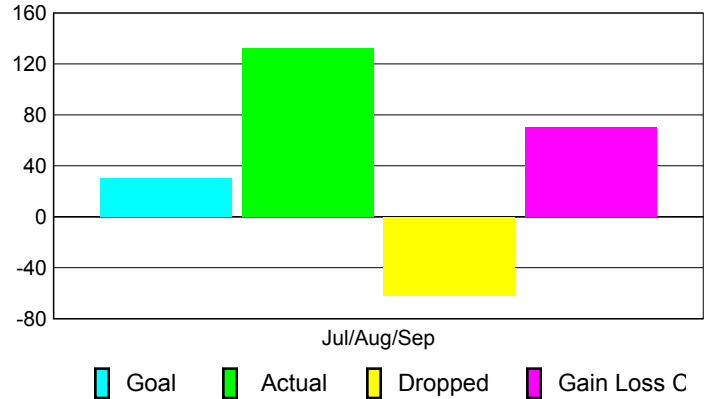

Membership Results 2010-2011

Goal, New, Dropped, Gain/Loss

Comparison of Membership Gain/Loss

Current Year Compared to the Previous Year